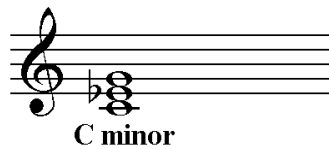

A LEVEL MUSIC THEORY

The Notes of the Keyboard

The Treble Clef

The Bass Clef

Note values

4 beats	Semibreve
3 beats	Dotted Minim
2 beats	Minim
1 beat	Crotchet
$\frac{1}{2}$ beat	Quaver
$\frac{1}{4}$ beat	Semiquaver

Chords

Chords are usually made up of three notes spaced out as shown below.

The chord is **major** if there is a **major third** then a **minor third**

The chord is **minor** if there is a **minor third** then a **major third**

The chord is **diminished** if there are **two minor thirds**

Degrees of the Scale

Roman Numerals are used to indicate which degree (note) of the scale the chord is based on.

- **Upper case** numerals indicate **major** chords (e.g. I or V)
- **Lower case** numerals indicate **minor** chords (e.g. ii or iii)
- **A small circle** indicates **diminished** chords (e.g. vii^o)