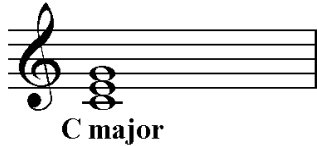

A LEVEL MUSIC THEORY

The Notes of the Keyboard

The Treble Clef

The Bass Clef

Note values

4 beats	Semibreve
3 beats	Dotted Minim
2 beats	Minim
1 beat	Crotchet
$\frac{1}{2}$ beat	Quaver
$\frac{1}{4}$ beat	Semiquaver

Chords

Chords are usually made up of three notes spaced out as shown below.

The chord is **major** if there is a **major third** then a **minor third**

The chord is **minor** if there is a **minor third** then a **major third**

The chord is **diminished** if there are **two minor thirds**

Degrees of the Scale

Roman Numerals are used to indicate which degree (note) of the scale the chord is based on.

- **Upper case** numerals indicate **major** chords (e.g. I or V)
- **Lower case** numerals indicate **minor** chords (e.g. ii or iii)
- **A small circle** indicates **diminished** chords (e.g. vii^o)

C major

D minor

Each degree of the scale has a specific name. The **Primary Chords** (I, IV and V) are the most important.

I	ii	iii	IV	V	vi	vii
Tonic	Supertonic	Mediant	Subdominant	Dominant	Submediant	Leading note