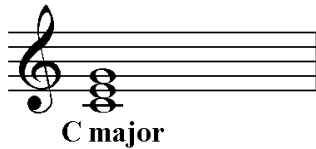

A LEVEL MUSIC THEORY

The Notes of the Keyboard

The Treble Clef

The Bass Clef

Note values

4 beats	Semibreve
3 beats	Dotted Minim
2 beats	Minim
1 beat	Crotchet
$\frac{1}{2}$ beat	Quaver
$\frac{1}{4}$ beat	Semiquaver

Chords

Chords are usually made up of three notes spaced out as shown below.

The chord is **major** if there is a **major third** then a **minor third**

The chord is **minor** if there is a **minor third** then a **major third**

The chord is **diminished** if there are **two minor thirds**

Degrees of the Scale

Roman Numerals are used to indicate which degree (note) of the scale the chord is based on.

- **Upper case** numerals indicate **major** chords (e.g. I or V)
- **Lower case** numerals indicate **minor** chords (e.g. ii or iii)
- **A small circle** indicates **diminished** chords (e.g. vii^o)