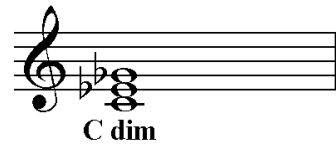

A LEVEL MUSIC THEORY

The Notes of the Keyboard

The Treble Clef

The Bass Clef

Note values

4 beats	Semibreve
3 beats	Dotted Minim
2 beats	Minim
1 beat	Crotchet
$\frac{1}{2}$ beat	Quaver
$\frac{1}{4}$ beat	Semiquaver

Chords

Chords are usually made up of three notes spaced out as shown below.

The chord is **major** if there is a **major third** then a **minor third**

The chord is **minor** if there is a **minor third** then a **major third**

The chord is **diminished** if there are **two minor thirds**

Degrees of the Scale

Roman Numerals are used to indicate which degree (note) of the scale the chord is based on.

- **Upper case** numerals indicate **major** chords (e.g. I or V)
- **Lower case** numerals indicate **minor** chords (e.g. ii or iii)
- **A small circle** indicates **diminished** chords (e.g. vii^o)

C major

D minor

Each degree of the scale has a specific name. The **Primary Chords** (I, IV and V) are the most important.

I	ii	iii	IV	V	vi	vii
Tonic	Supertonic	Mediant	Subdominant	Dominant	Submediant	Leading note