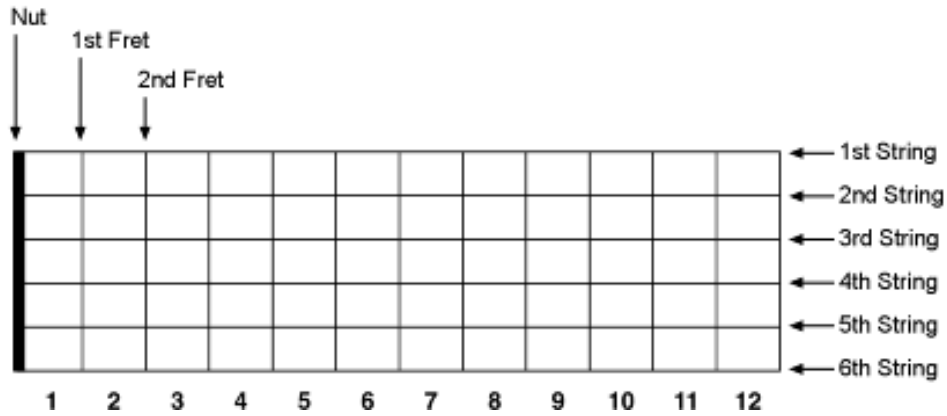

Guitar Notes

Guitar Strings

Bass Guitar Notes

Bass Guitar Strings