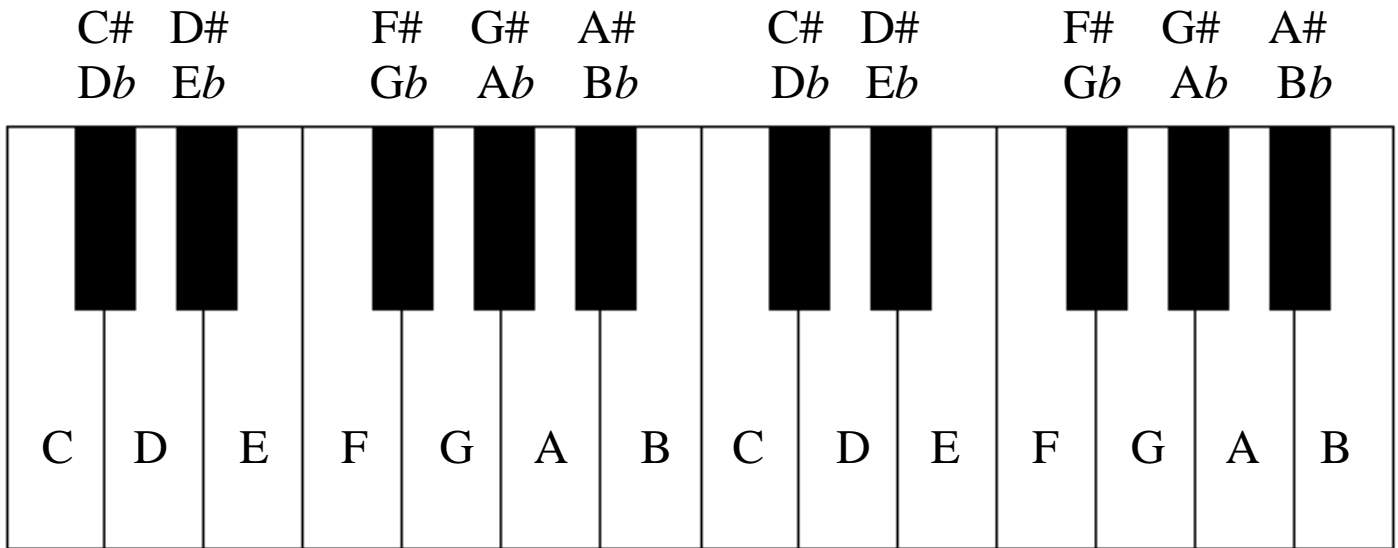

A LEVEL MUSIC THEORY

The Notes of the Keyboard

The Treble Clef

The Bass Clef

Note values

4 beats	Semibreve
3 beats	Dotted Minim
2 beats	Minim
1 beat	Crotchet
$\frac{1}{2}$ beat	Quaver
$\frac{1}{4}$ beat	Semiquaver

Chords

Chords are usually made up of three notes spaced out as shown below.

The chord is **major** if there is a **major third** then a **minor third**

The chord is **minor** if there is a **minor third** then a **major third**

The chord is **diminished** if there are **two minor thirds**

Degrees of the Scale

Roman Numerals are used to indicate which degree (note) of the scale the chord is based on.

- **Upper case** numerals indicate **major** chords (e.g. I or V)
- **Lower case** numerals indicate **minor** chords (e.g. ii or iii)
- **A small circle** indicates **diminished** chords (e.g. vii^o)

C major

D minor

Each degree of the scale has a specific name. The **Primary Chords** (I, IV and V) are the most important.

I	ii	iii	IV	V	vi	vii
Tonic	Supertonic	Mediant	Subdominant	Dominant	Submediant	Leading note